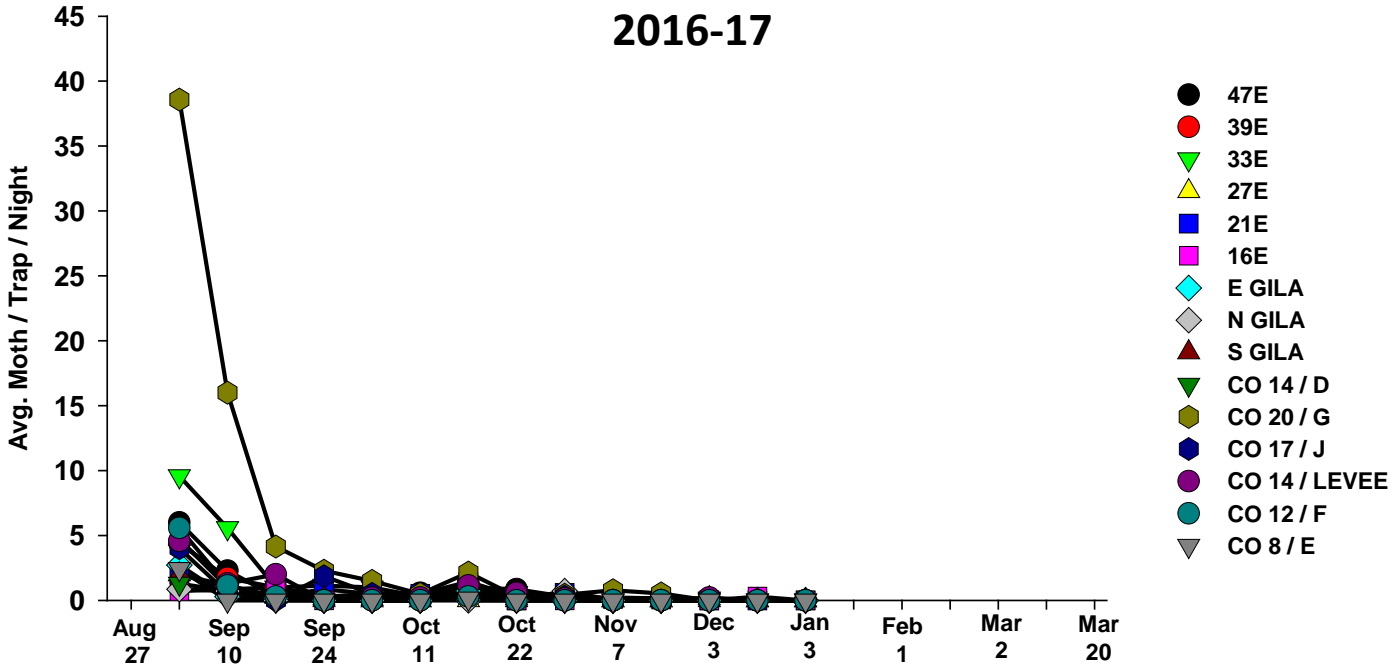

The pests being monitored include: corn earworm, beet armyworm, cabbage looper using pheromone traps; aphids, thrips, leafminers and whiteflies using yellow sticky traps. Traps are checked weekly and data is available in the bi-weekly Veg IPM updates. If a PCA or grower is interested in weekly counts, those can be made available by contacting us. A total of 15 trapping locations have been established in the following areas (approximate location):

### Trap Locations

---

1	Tacna/Texas Hill	47E and Co. 2 St.
2	Tacna/Roll	38E and Co. 4 St.
3	Roll/Wellton	33E and Co. 7 St.
4	Wellton	27E and Co. 10 St.
5	Dome Valley	21E and Co. 8 St.
6	Dome Valley	17E and Co. 6 St.
7	East Gila Valley	10E and Hwy 95
8	North Gila Valley	Laguna Dam Rd and Co. 3 St
9	South Gila Valley	5E and 24 st.
10	Yuma Valley	Co. 14 and Ave D
11	Yuma Valley	Co. 20 and Ave G
12	Yuma Valley	Co. 17 and Ave J
13	Yuma Valley	Co. 14.5 and Levee Rd
14	Yuma Valley	Co. 12 and Ave F
15	Yuma Valley	Co. 8 and Ave E

### Corn Earworm

2016-17