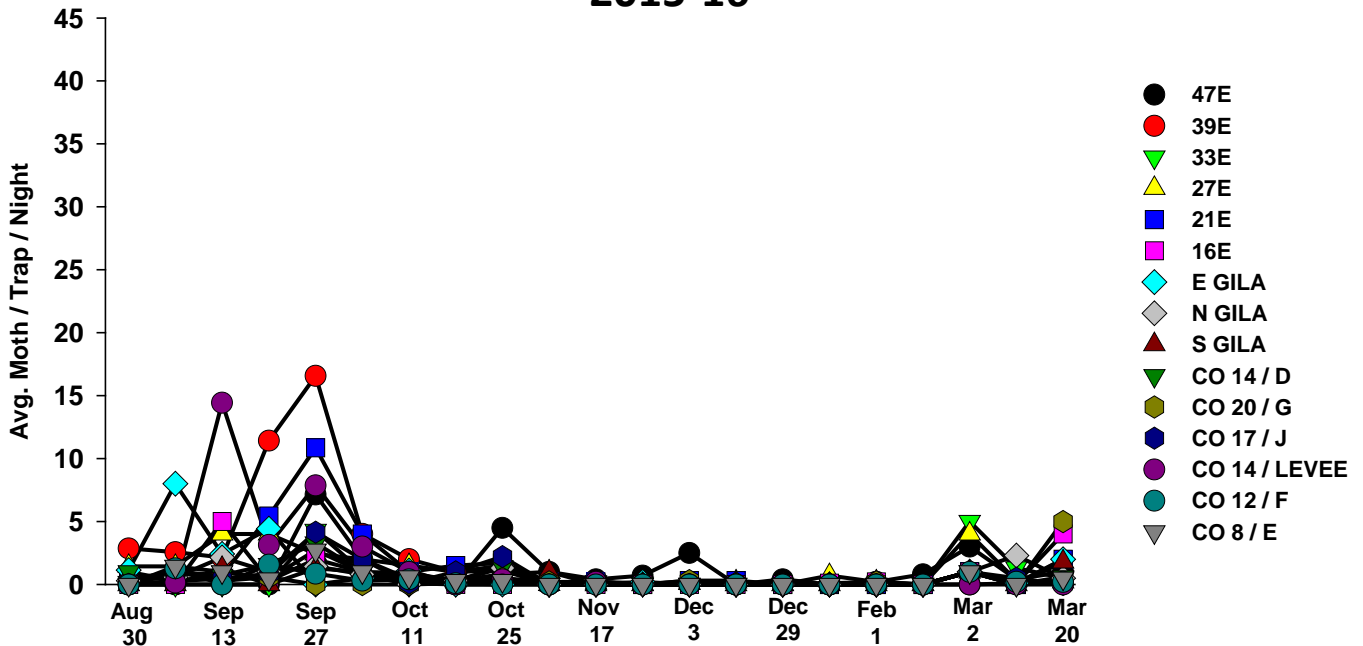

The pests being monitored include: corn earworm, beet armyworm, cabbage looper using pheromone traps; aphids, thrips, leafminers and whiteflies using yellow sticky traps. Traps are checked weekly and data is available in the bi-weekly Veg IPM updates. If a PCA or grower is interested in weekly counts, those can be made available by contacting us. A total of 15 trapping locations have been established in the following areas (approximate location):

# Area-wide Insect Trapping Network

North Gila Valley

### Corn Earworm

2016-17

### Corn Earworm

2015-16